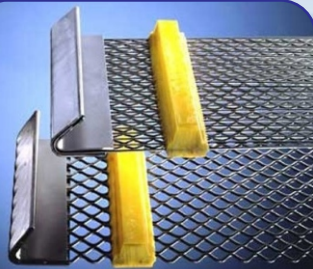

Rana Engineering

Coal Plant Mfg. & Repairing With All Spare Suppliers, Industrial Boiler Non IBR Spare Suppliers

- Hammer Mill
- Vibrating Screen
- Bucket Elevator
- Screw Conveyor
- Four Roll Crusher
- Belt Conveyor
- Structure Fabrication
- Banker Fabrication
- Bag Filters
- Dust Collector
- Non IBR Spare Suppliers**
- Air Nozzle
- Coal Feeding Rotary
- Coal Feeding Nozzle
- Sand Bucket Elevator
- Sand Vibrating Screen

Automatic Coal Crusher

Hammer Mill Coal Crusher

Sand Screening Machine

Vibrating Screen Machine

Screen Jalli

Conveyor Idlers

Hammer Mill Machine

Bucket Elevators